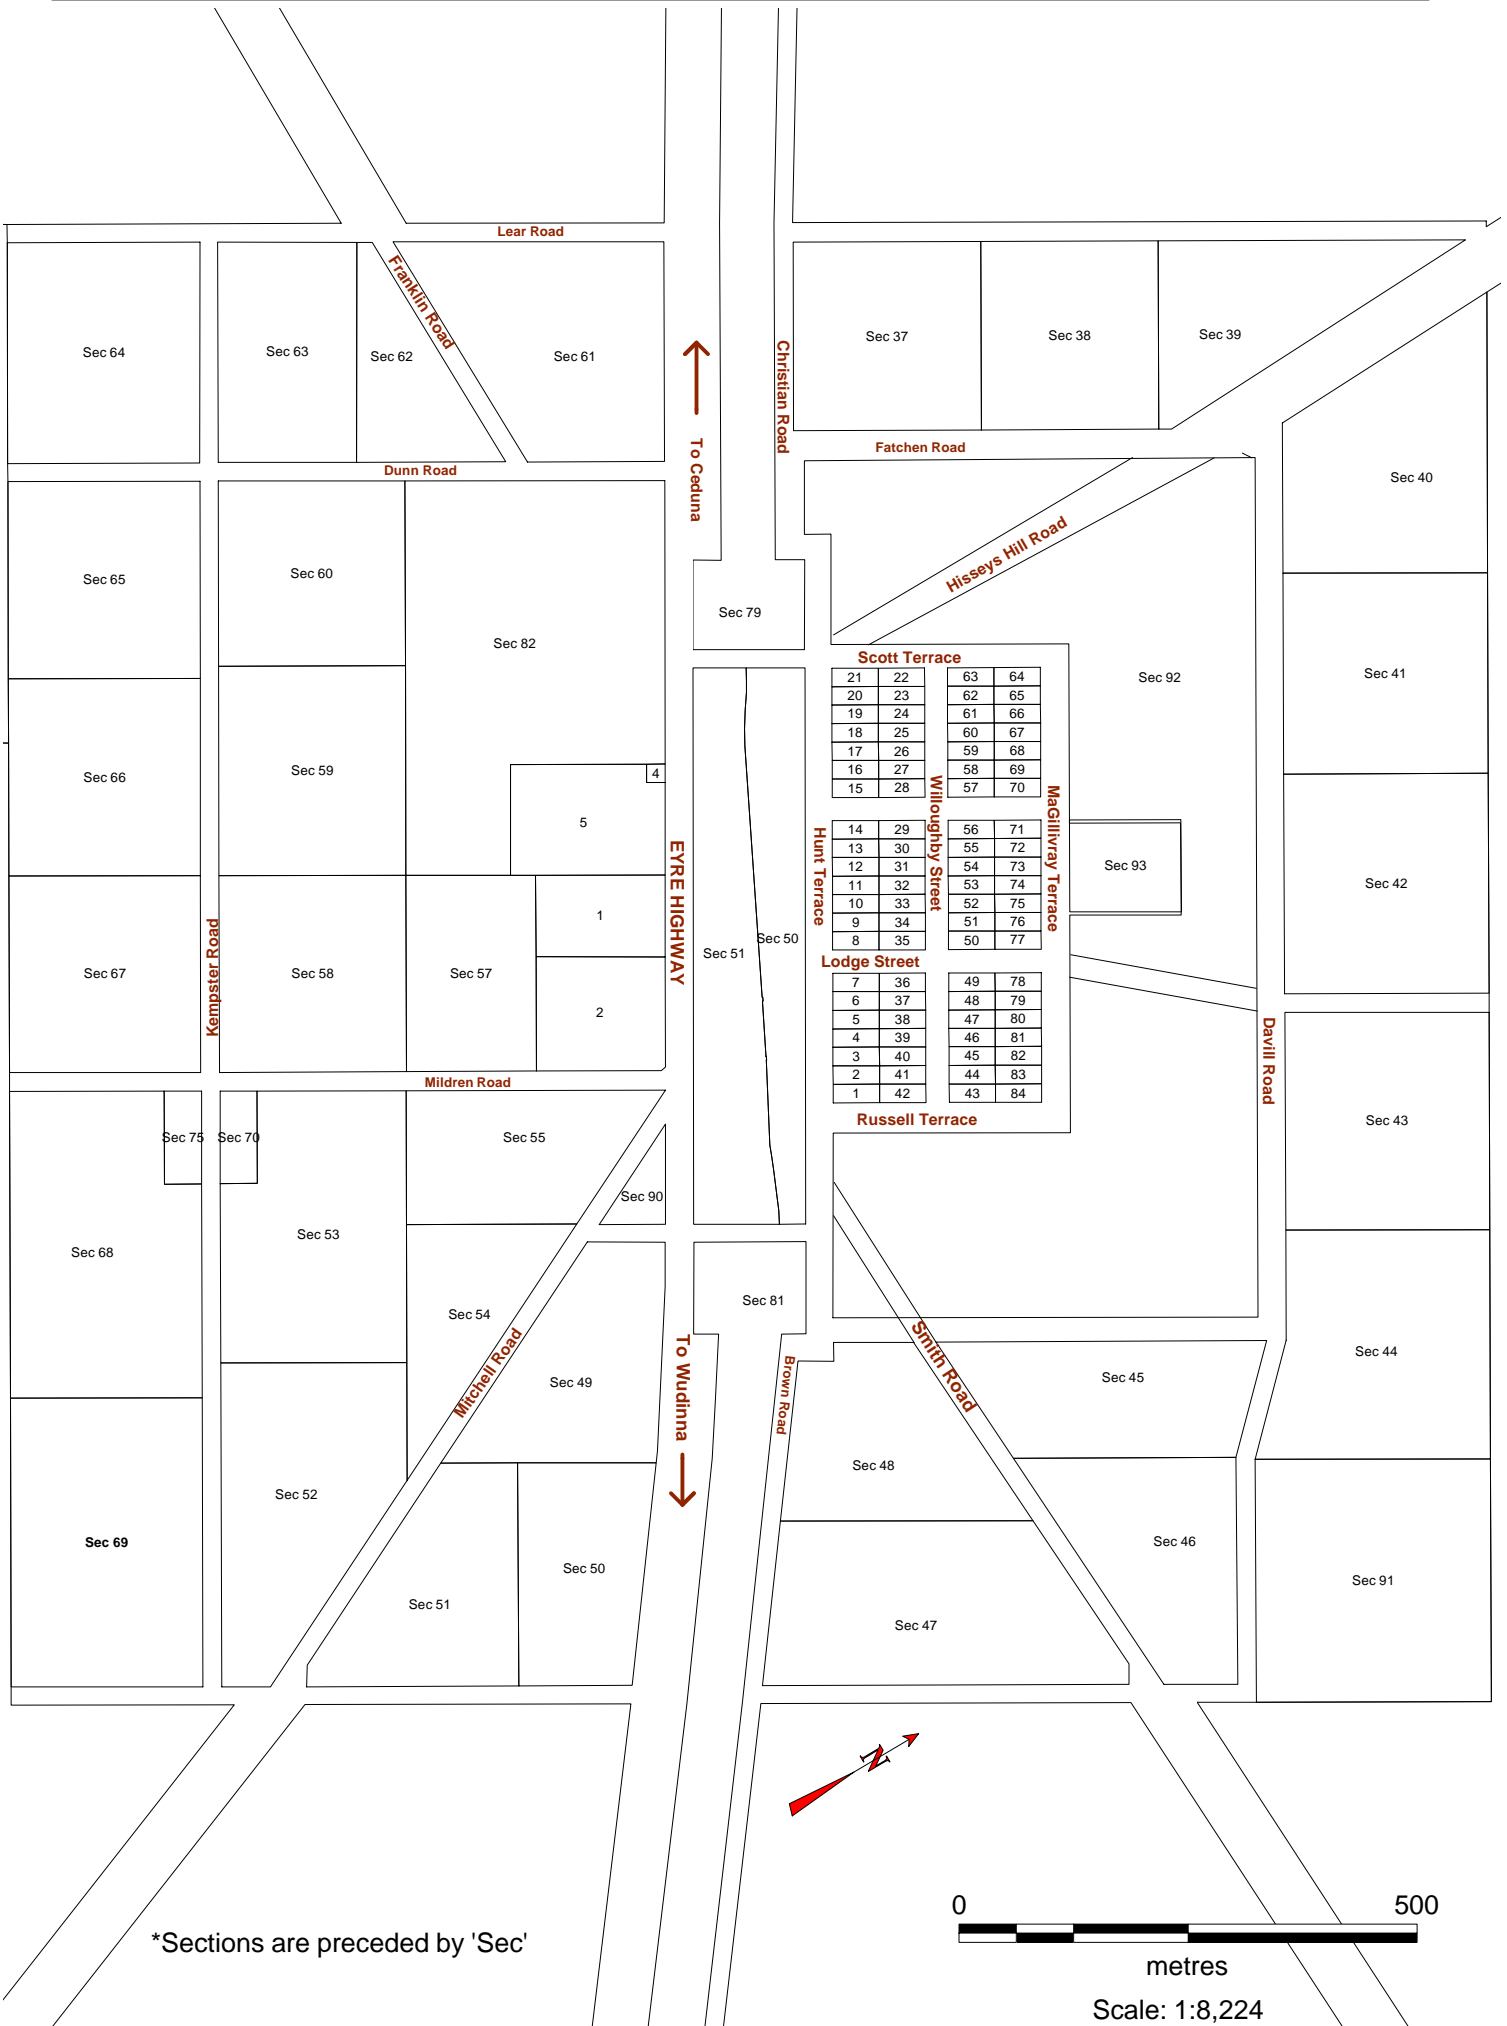

WUDINNA DISTRICT COUNCIL - Yaninee Allotments

*Sections are preceded by 'Sec'

Scale: 1:8,224